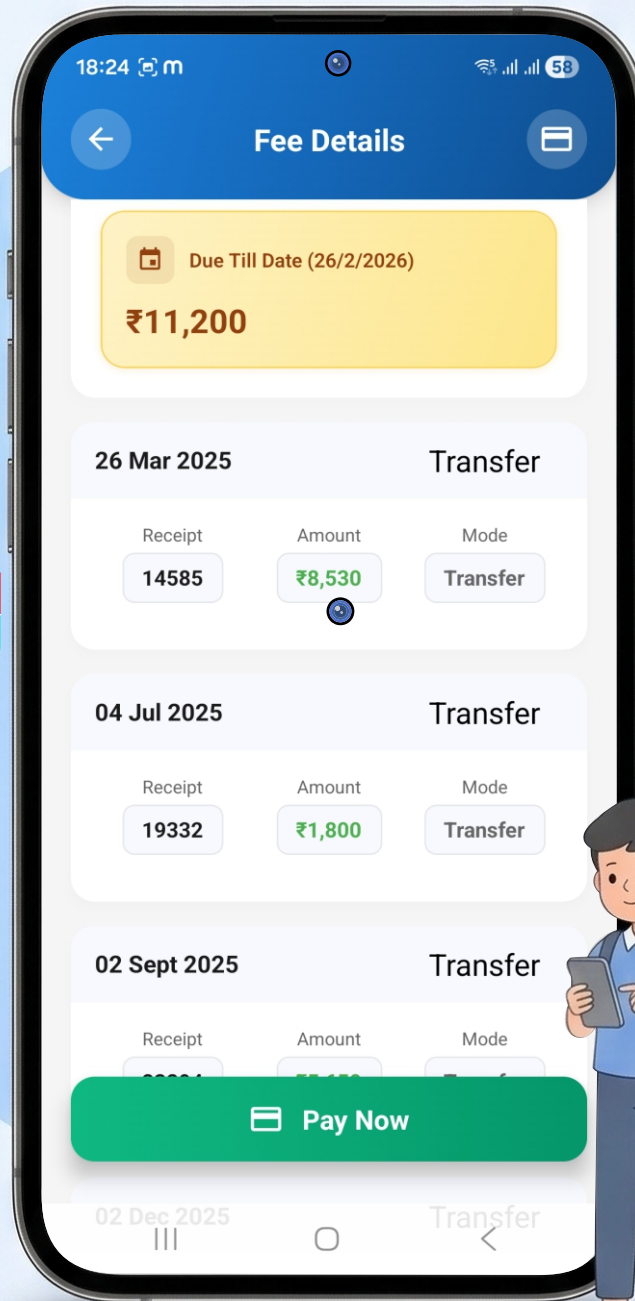

Subject-wise Assignments

Smart Fee Management System.

- Online Fee Collection
- Auto Fee Reminders
- Payment Reports
- Receipt Generation
- Multi-Payment Support

Students Fee Detail

View Complete Fee Information and
Payment History Easily

Fee
Summary

Online
Payment

TECHRELEVANT
School Management Software
Payment
History

Download
Receipt

Due
Alerts

Monthly Fee
Report

 Easy Fee Tracking

 Secure Online Payment

 Instant Receipt Download

 Real-Time Fee Updates

STUDENTS FEE PAYMENT

Easy, Secure & Digital Fee Management for Schools

TECH RELEVANT
School Management Software

Online Fee Payment

Multiple Payment Options
(UPI / Card / Net Banking)