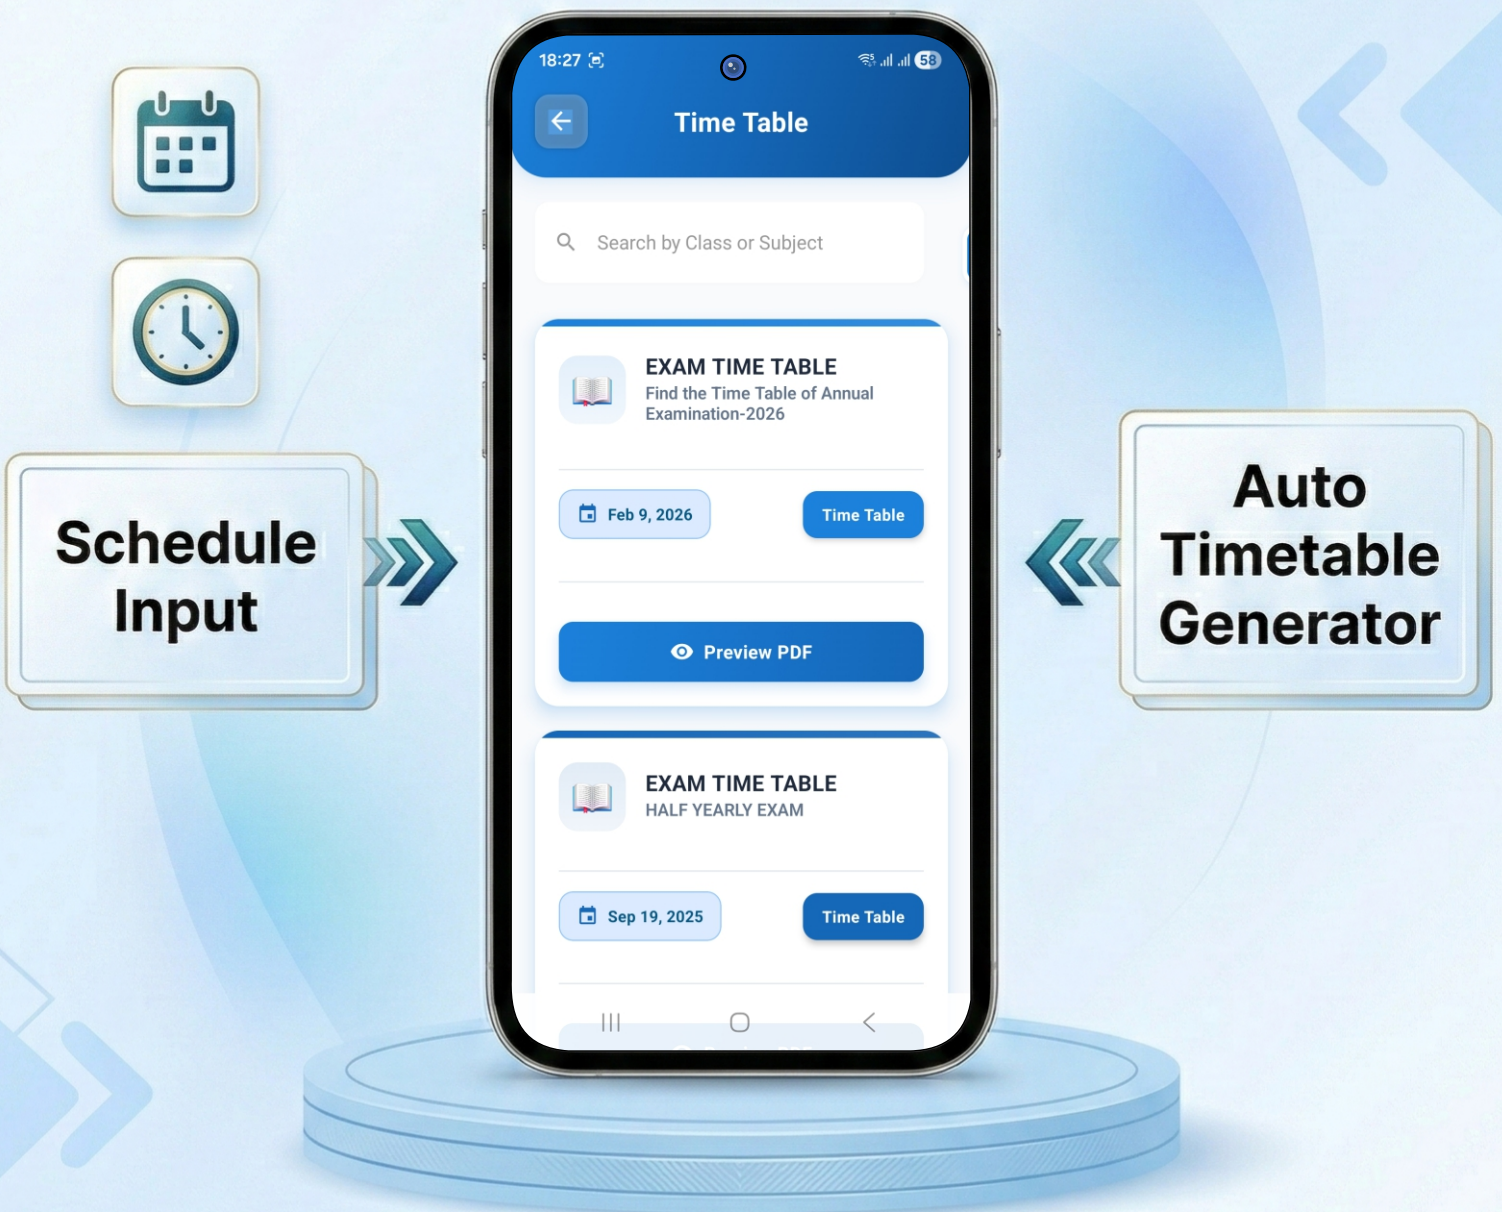

Switch →

Profile info

Manage profile name
profectstor

Personal Information

Full Name
SHIVANSH SINGH TOMAR

Home Notices AI Chatbot Profile

How Smart Timetable Automation Works

TECHRELEVANT
School Management Software

Period Scheduling

Teacher Allocation

Conflict Detection

Weekly Planner

Smart School Diary

Track homework, class notes, and daily school updates easily.

Key Features

- Daily Homework Tracking
- Class Notes & Updates
- Organized Student Tasks
- Smart Digital Diary