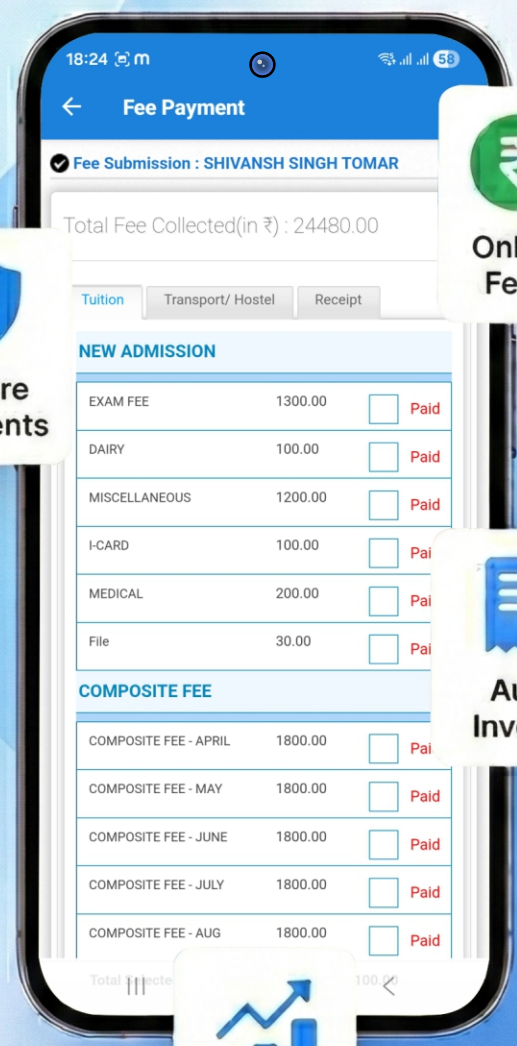

Exam Results

Student
Notifications

Fee
Management

Student Dashboard

Track attendance, assignments, exams, and academic progress in one place.

TECH RELEVANT
School Management Software

 Attendance tracking

 Timetable

 Assignments

School Attendance App

Track Attendance Smarter & Faster

TECHRELEVANT
School Management Software

Smart School Transport System

Safe, trackable, and fully managed
student transport

Live Bus
Tracking

Route
Monitoring

Pickup
Alerts

Driver
Details

Homework Management System

Assign Homework Digitally

Due Date Tracking

Student Submission Panel

Teacher Feedback System

Subject-wise Assignments

Smart Fee Management System.

- Online Fee Collection
- Auto Fee Reminders
- Payment Reports
- Receipt Generation
- Multi-Payment Support

Students Fee Detail

View Complete Fee Information and
Payment History Easily