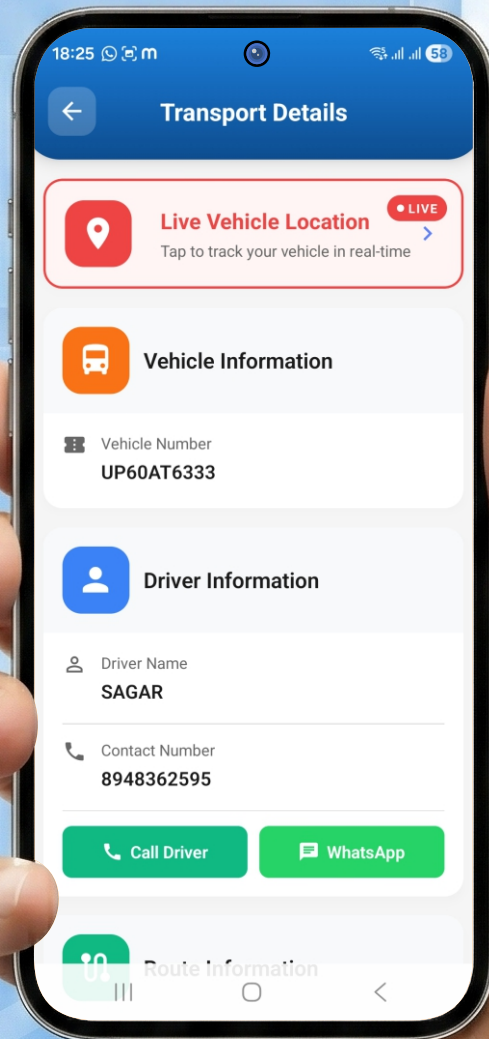

Exam Results

Student
Notifications

Fee
Management

Student Dashboard

Track attendance, assignments, exams, and academic progress in one place.

TECH RELEVANT
School Management Software

 Attendance tracking

 Timetable

 Assignments

School Attendance App

Track Attendance Smarter & Faster

TECHRELEVANT
School Management Software

Smart School Transport System

Safe, trackable, and fully managed
student transport

Live Bus
Tracking

Route
Monitoring

Pickup
Alerts

Driver
Details

Homework Management System

Assign Homework Digitally

Due Date Tracking

Student Submission Panel

Teacher Feedback System