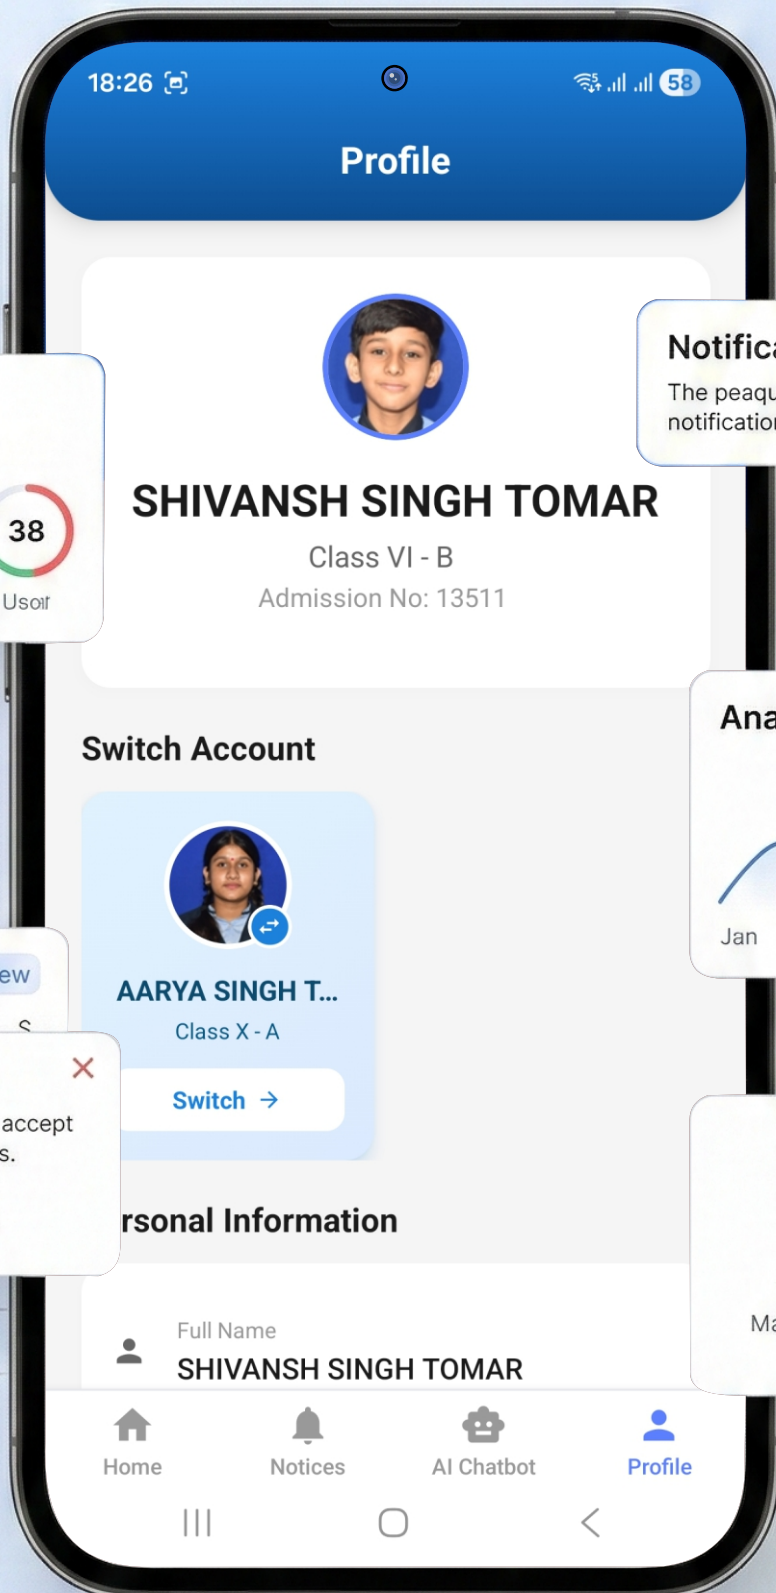

Instant Receipt Download

Automatic Fee Reminder

Fee History

Secure Transactions

Real-Time Fee Tracking

Digital Receipts

Parent Notifications

Smart Fee Reports

Smart School Management Made Simple

TECHRELEVANT
School Management Software

Attendance summary

63	70	38
Attendance	Fees	Usor

Notification Alert

The peaque attended as creveuct and notification. sn alerts wintil now.