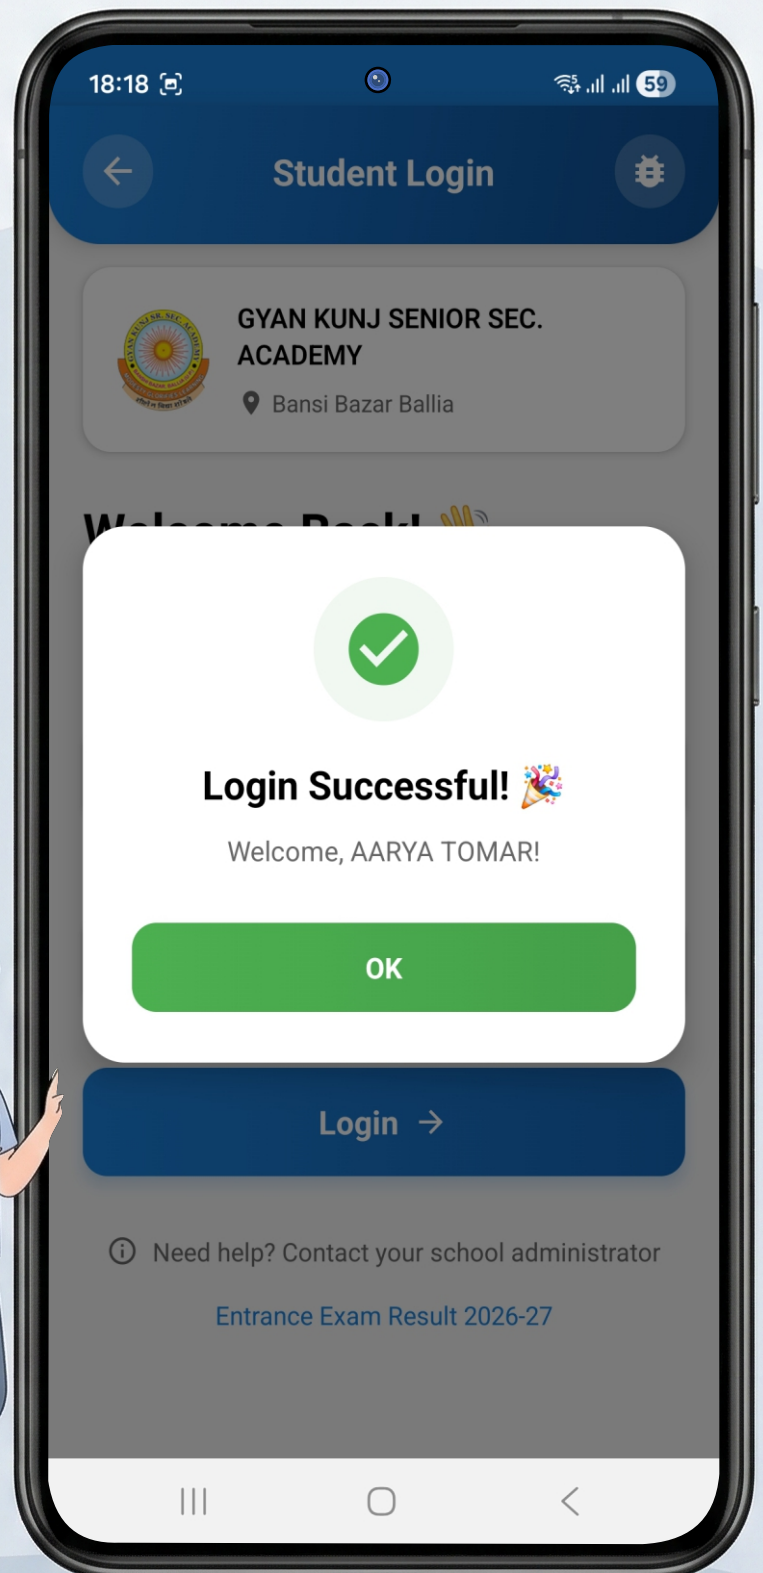

Access Your Student Dashboard

Securely log in to manage your academic information.

Student Login Portal

SELECT YOUR SCHOOL

Choose your institution to access your student dashboard.

● Easy School Selection

● Secure Student Access

● Smart School System

Student Login Successfully

Welcome to Your Student Dashboard – Manage your academic activities easily.

TECHRELEVANT
School Management Software

Attendance
Management

Class
Timetable

Assignments &
Homework

Exam Results

Student
Notifications

Fee
Management

Student Dashboard

Track attendance, assignments, exams, and academic progress in one place.

TECH RELEVANT
School Management Software

 Attendance tracking

 Timetable

 Assignments

School Attendance App

Track Attendance Smarter & Faster

TECHRELEVANT
School Management Software

Smart School Transport System

Safe, trackable, and fully managed
student transport

Live Bus
Tracking