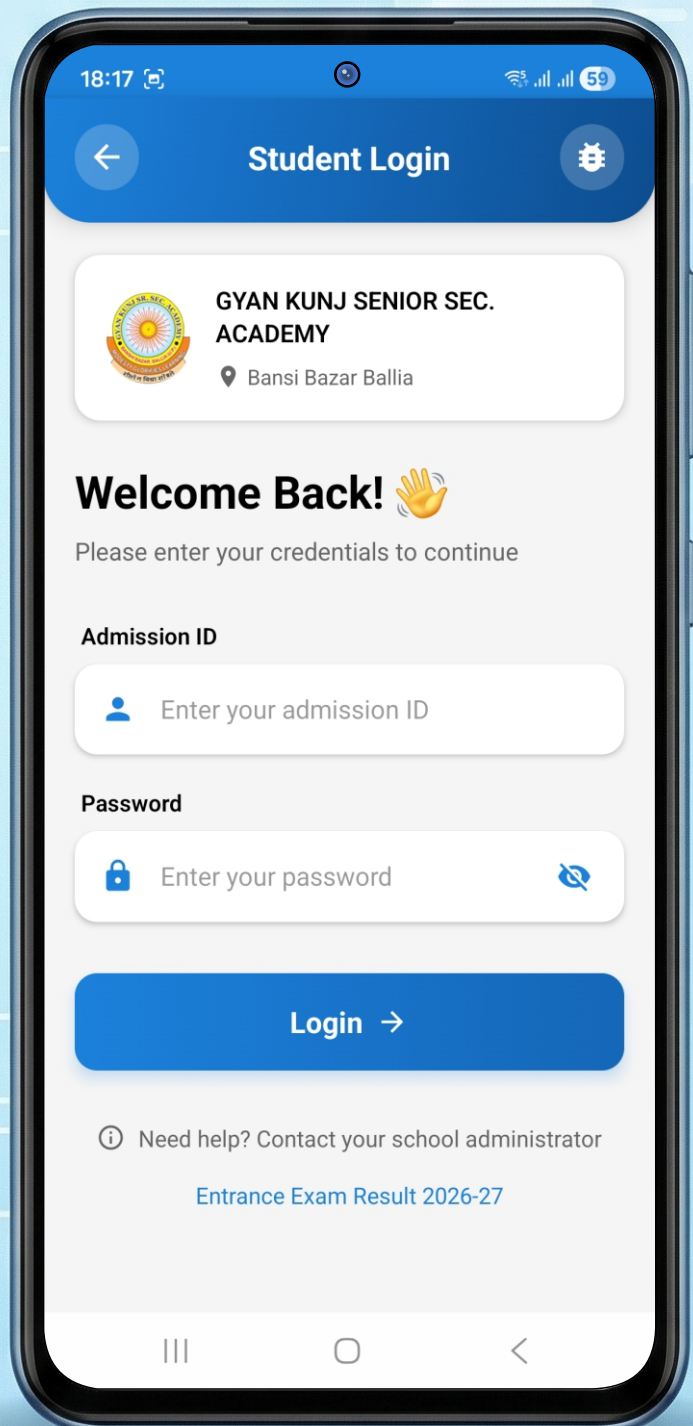

Access Your Student Dashboard

Securely log in to manage your academic information.

Student Login Portal

SELECT YOUR SCHOOL

Choose your institution to access your student dashboard.

● Easy School Selection

● Secure Student Access

● Smart School System

Student Login Successfully

Welcome to Your Student Dashboard – Manage your academic activities easily.

TECHRELEVANT
School Management Software

Attendance
Management

Class
Timetable

Assignments &
Homework

Exam Results

Student
Notifications

Fee
Management

Student Dashboard

Track attendance, assignments, exams, and academic progress in one place.

TECH RELEVANT
School Management Software

 Attendance tracking

 Timetable