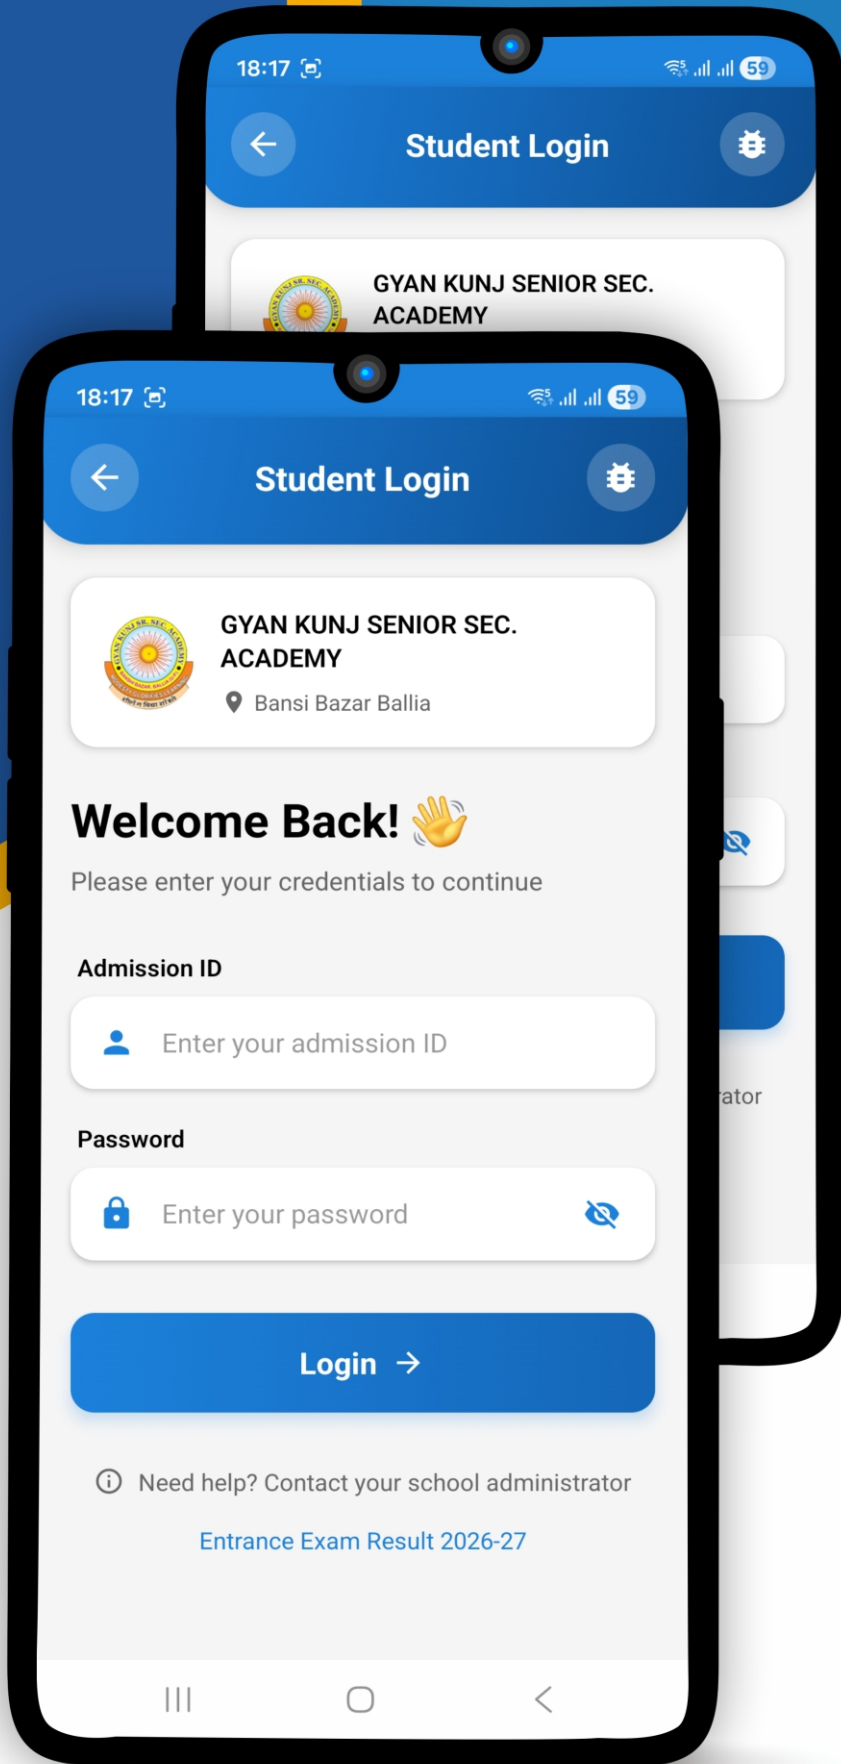

+91-9807408068
+91-9198180991

www.techrelevant.in

Brahmakunj Complex, Near Phoneix
United Mall Lucknow U.P. 226012

APPS
EVERYDAY
UPDATE