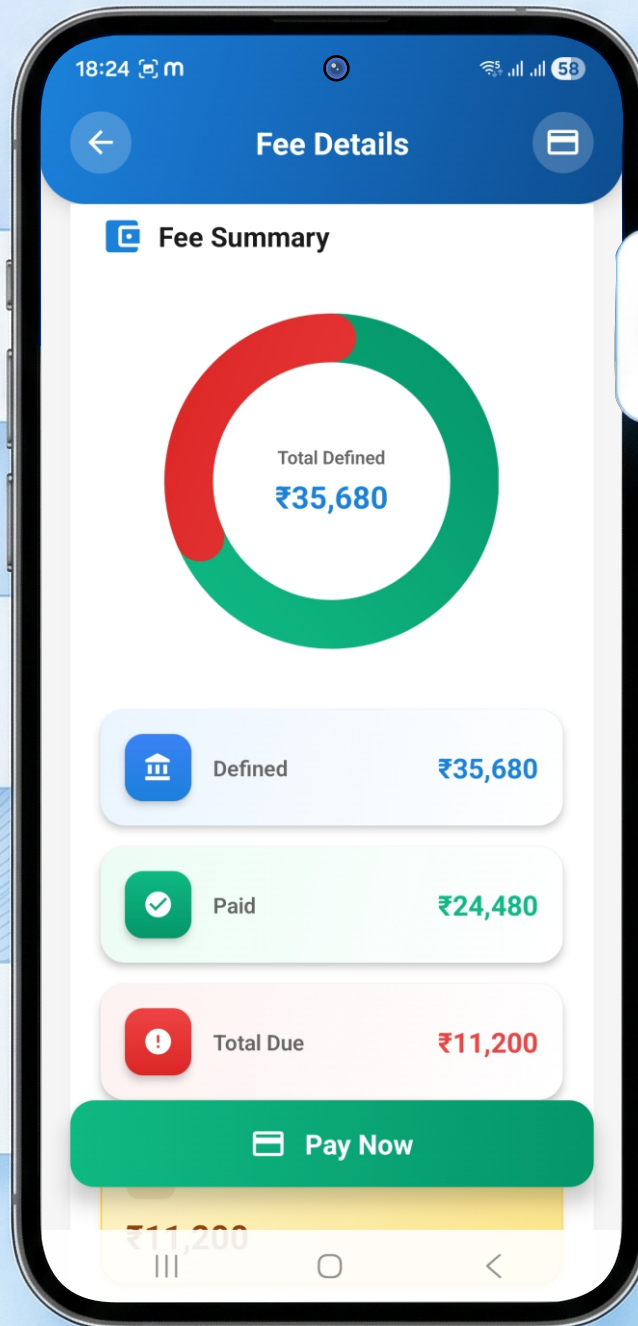

Route
Monitoring

Pickup
Alerts

Driver
Details

Homework Management System

Assign Homework Digitally

Due Date Tracking

Student Submission Panel

Teacher Feedback System

Subject-wise Assignments

Smart Fee Management System.

- Online Fee Collection
- Auto Fee Reminders
- Payment Reports
- Receipt Generation
- Multi-Payment Support

Students Fee Detail

View Complete Fee Information and
Payment History Easily

Fee
Summary

Online
Payment

TECHRELEVANT
School Management Software
Payment
History

Download
Receipt

Due
Alerts

Monthly Fee
Report

 Easy Fee Tracking

 Secure Online Payment

 Instant Receipt Download

 Real-Time Fee Updates

STUDENTS FEE PAYMENT

Easy, Secure & Digital Fee Management for Schools

TECH RELEVANT
School Management Software

Online Fee Payment

Multiple Payment Options
(UPI / Card / Net Banking)