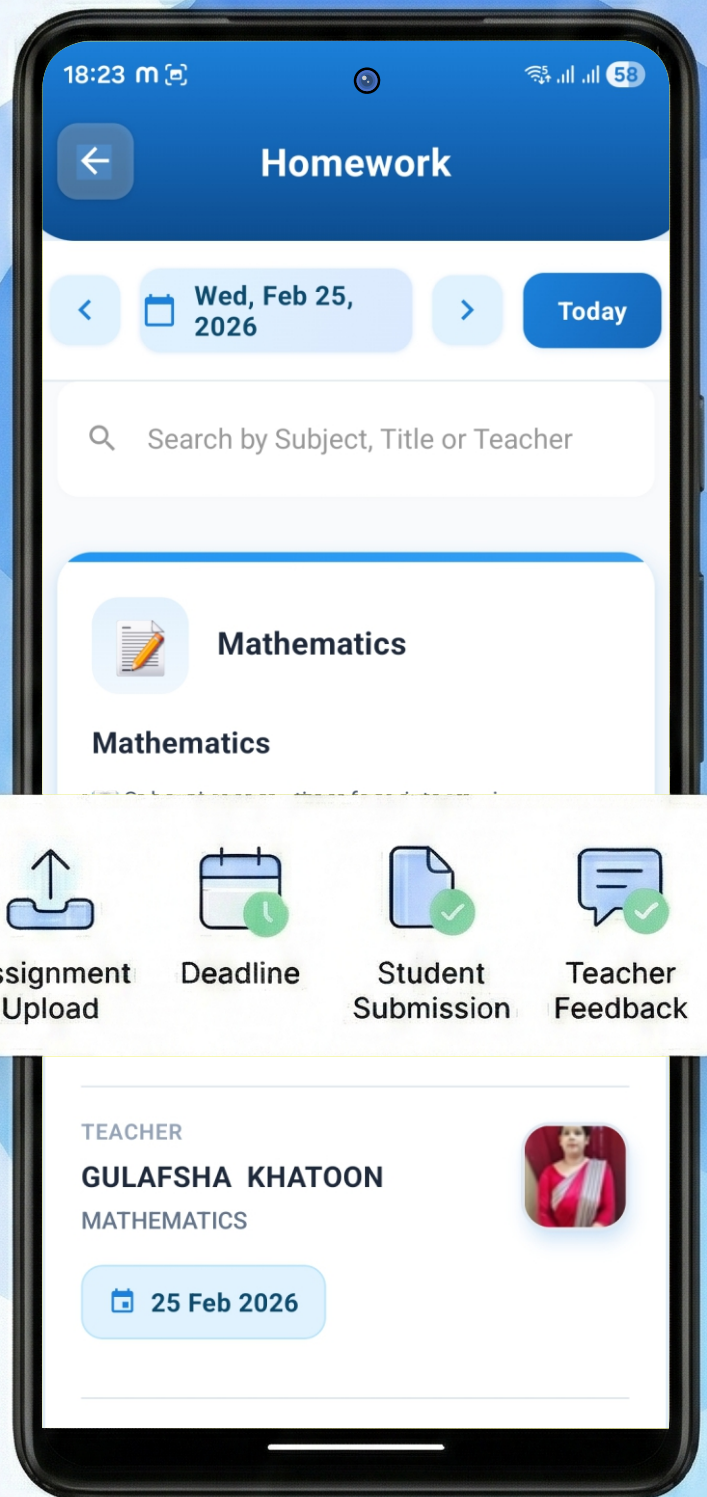

Homework Management System

Assign Homework Digitally

Due Date Tracking

Student Submission Panel

Teacher Feedback System

Subject-wise Assignments